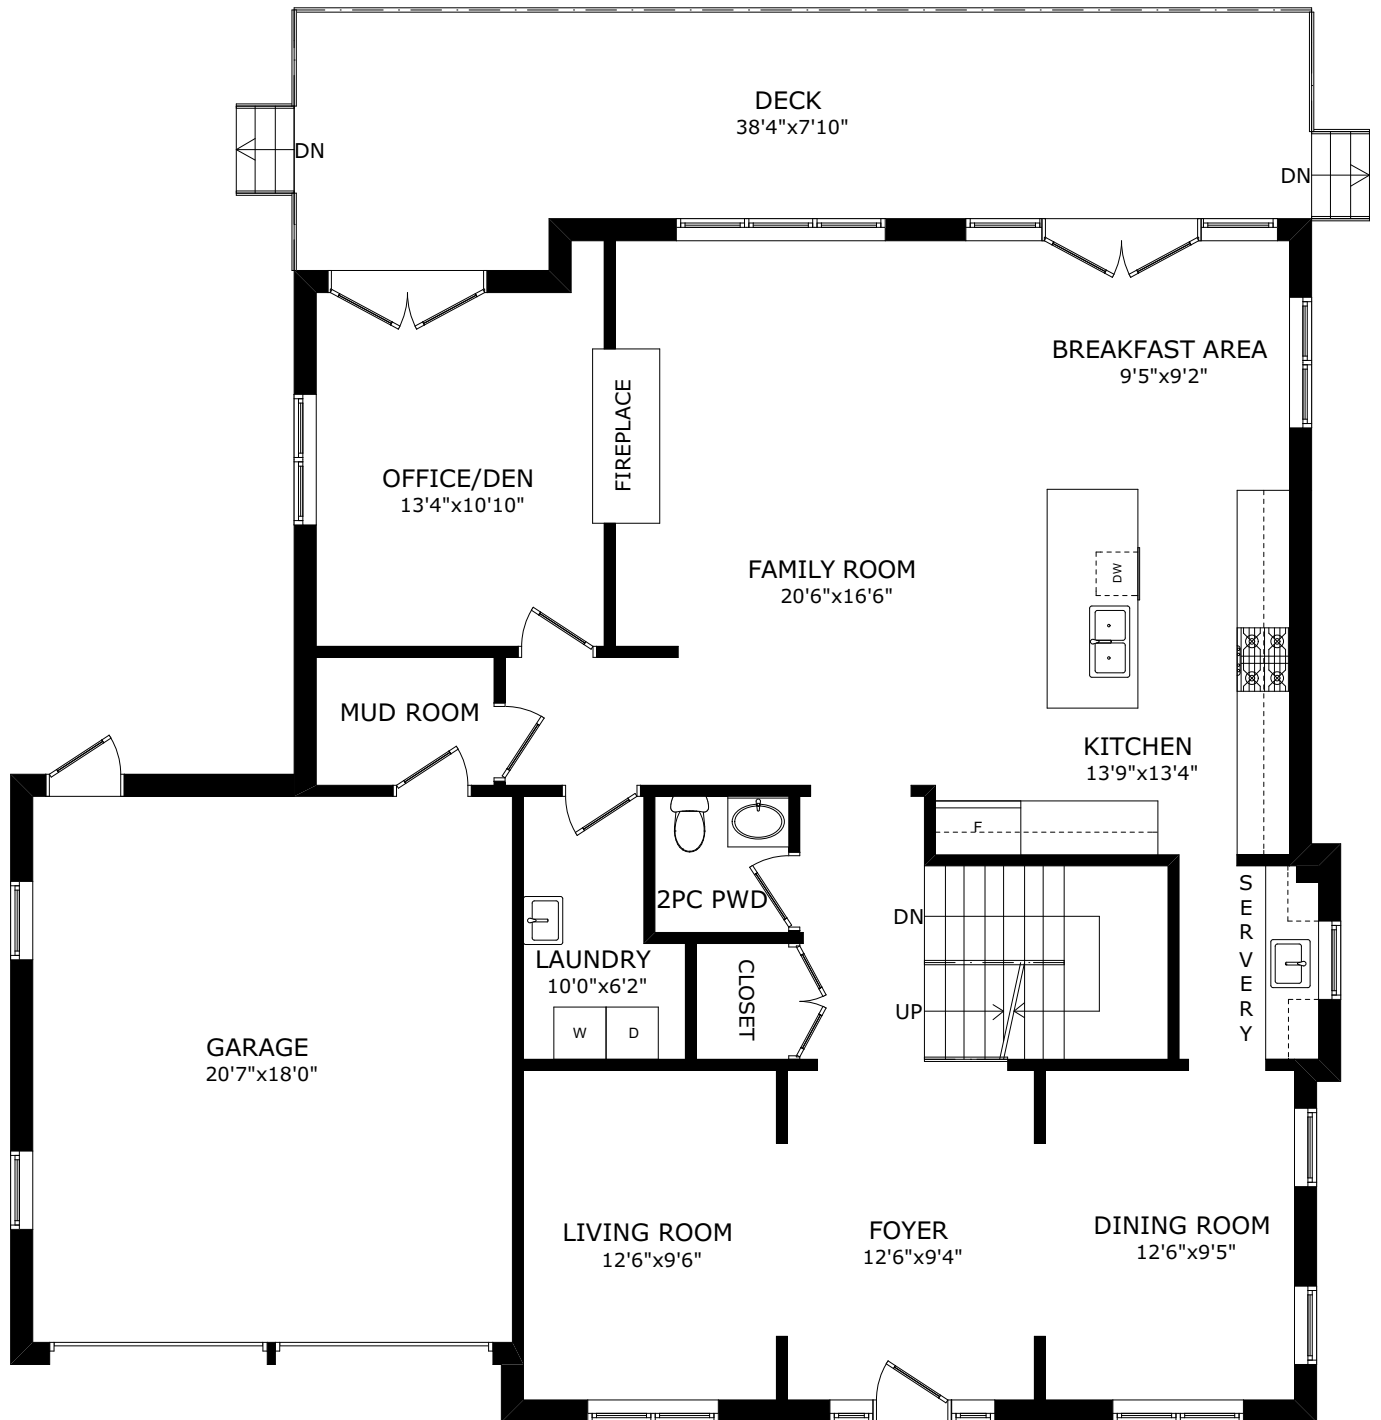

# 1 CEDARBANK CRESCENT

MAIN FLOOR  
1543 sq.ft.

SIZE AND LAYOUT ARE APPROXIMATE,  
BUYER TO VERIFY SIZES.  
WWW.HOUSSMAX.CA

# 1 CEDARBANK CRESCENT

SECOND FLOOR  
1964 sq.ft.

SIZE AND LAYOUT ARE APPROXIMATE,  
BUYER TO VERIFY SIZES.  
WWW.HOUSSMAX.CA

# 1 CEDARBANK CRESCENT

LOWER FLOOR  
1553 sq.ft.

SIZE AND LAYOUT ARE APPROXIMATE,  
BUYER TO VERIFY SIZES.  
[WWW.HOUSSMAX.CA](http://WWW.HOUSSMAX.CA)