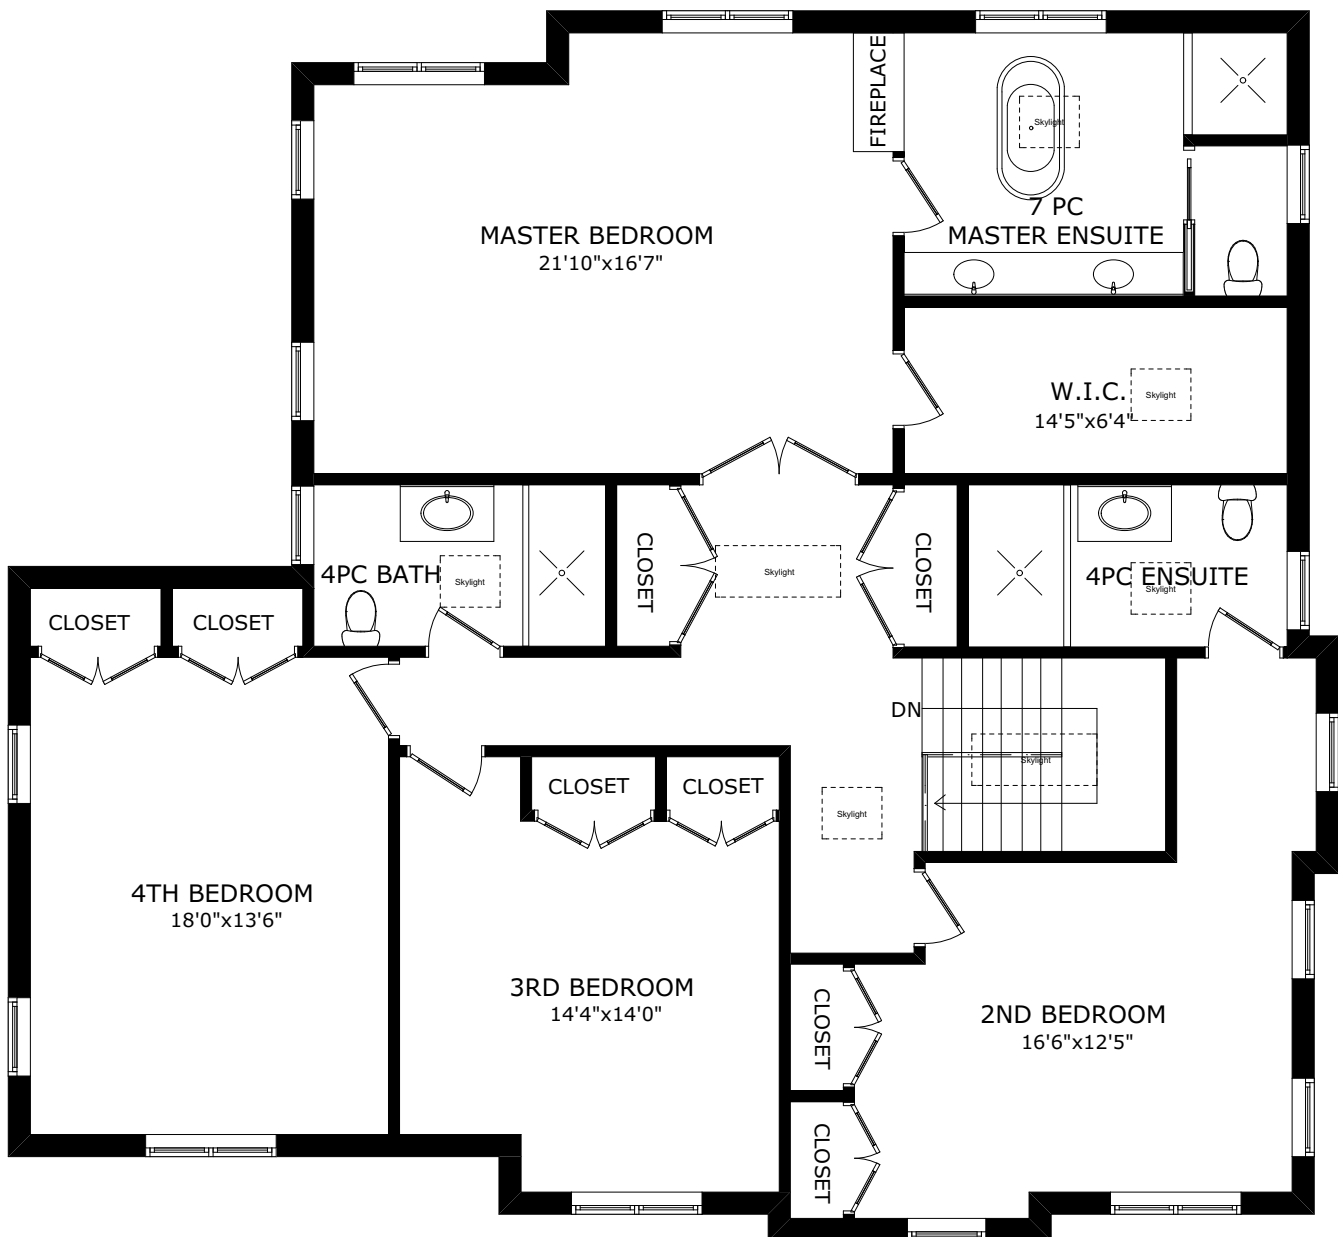

# 1 CEDARBANK CRESCENT

MAIN FLOOR  
1543 sq.ft.

SIZE AND LAYOUT ARE APPROXIMATE,  
BUYER TO VERIFY SIZES.  
WWW.HOUSSMAX.CA

# 1 CEDARBANK CRESCENT

SECOND FLOOR  
1964 sq.ft.

SIZE AND LAYOUT ARE APPROXIMATE,  
BUYER TO VERIFY SIZES.  
WWW.HOUSSMAX.CA

# 1 CEDARBANK CRESCENT

LOWER FLOOR  
1553 sq.ft.

SIZE AND LAYOUT ARE APPROXIMATE,  
BUYER TO VERIFY SIZES.  
[WWW.HOUSSMAX.CA](http://WWW.HOUSSMAX.CA)