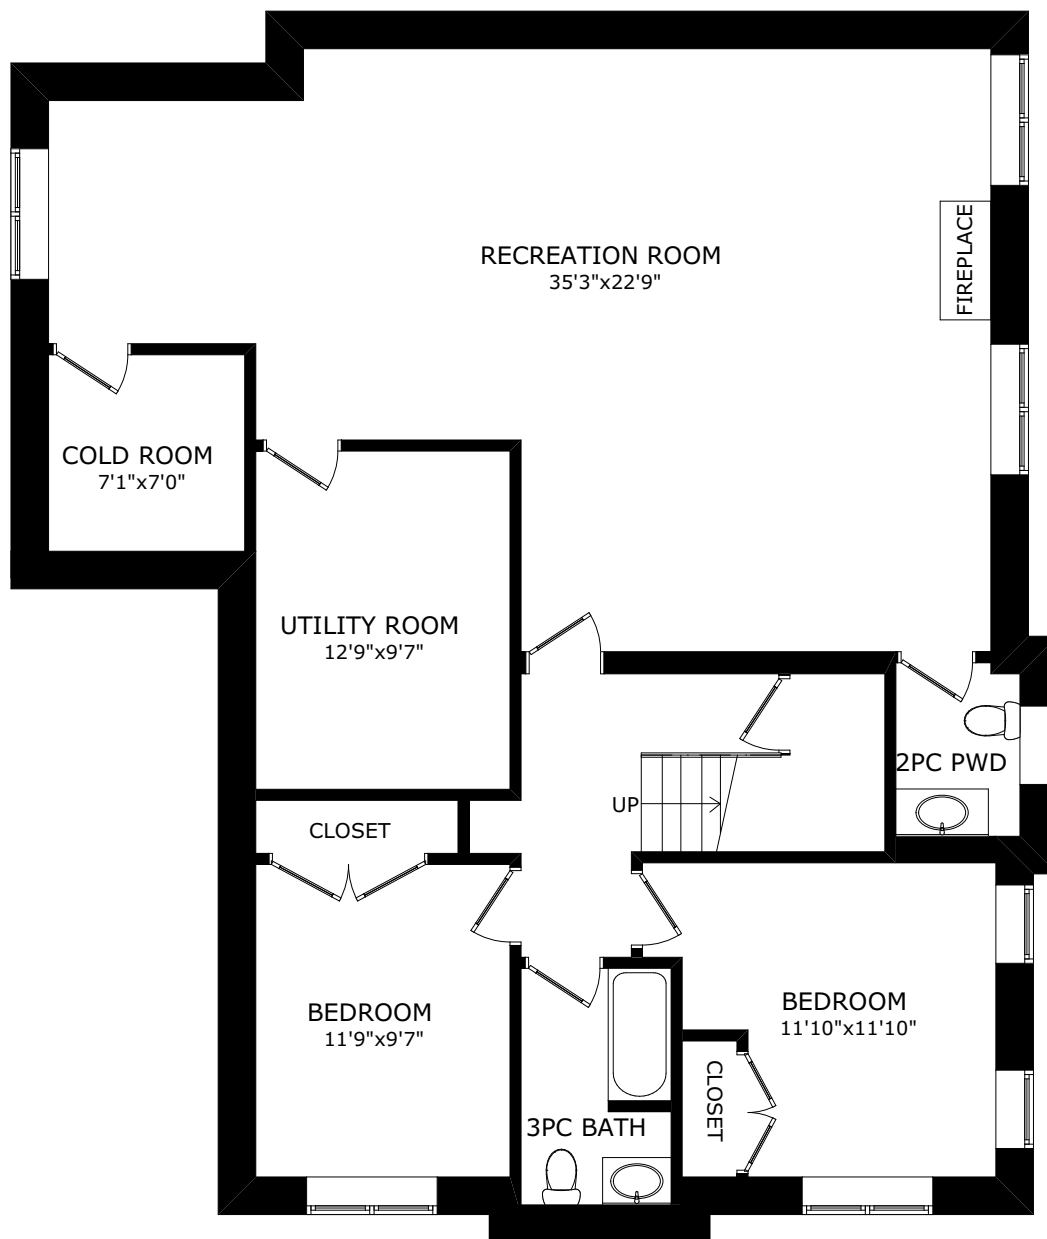

# 1 CEDARBANK CRESCENT

MAIN FLOOR  
1543 sq.ft.

SIZE AND LAYOUT ARE APPROXIMATE,  
BUYER TO VERIFY SIZES.  
WWW.HOUSSMAX.CA

# 1 CEDARBANK CRESCENT

SECOND FLOOR  
1964 sq.ft.

SIZE AND LAYOUT ARE APPROXIMATE,  
BUYER TO VERIFY SIZES.  
WWW.HOUSSMAX.CA

# 1 CEDARBANK CRESCENT

LOWER FLOOR  
1553 sq.ft.

SIZE AND LAYOUT ARE APPROXIMATE,  
BUYER TO VERIFY SIZES.  
[WWW.HOUSSMAX.CA](http://WWW.HOUSSMAX.CA)