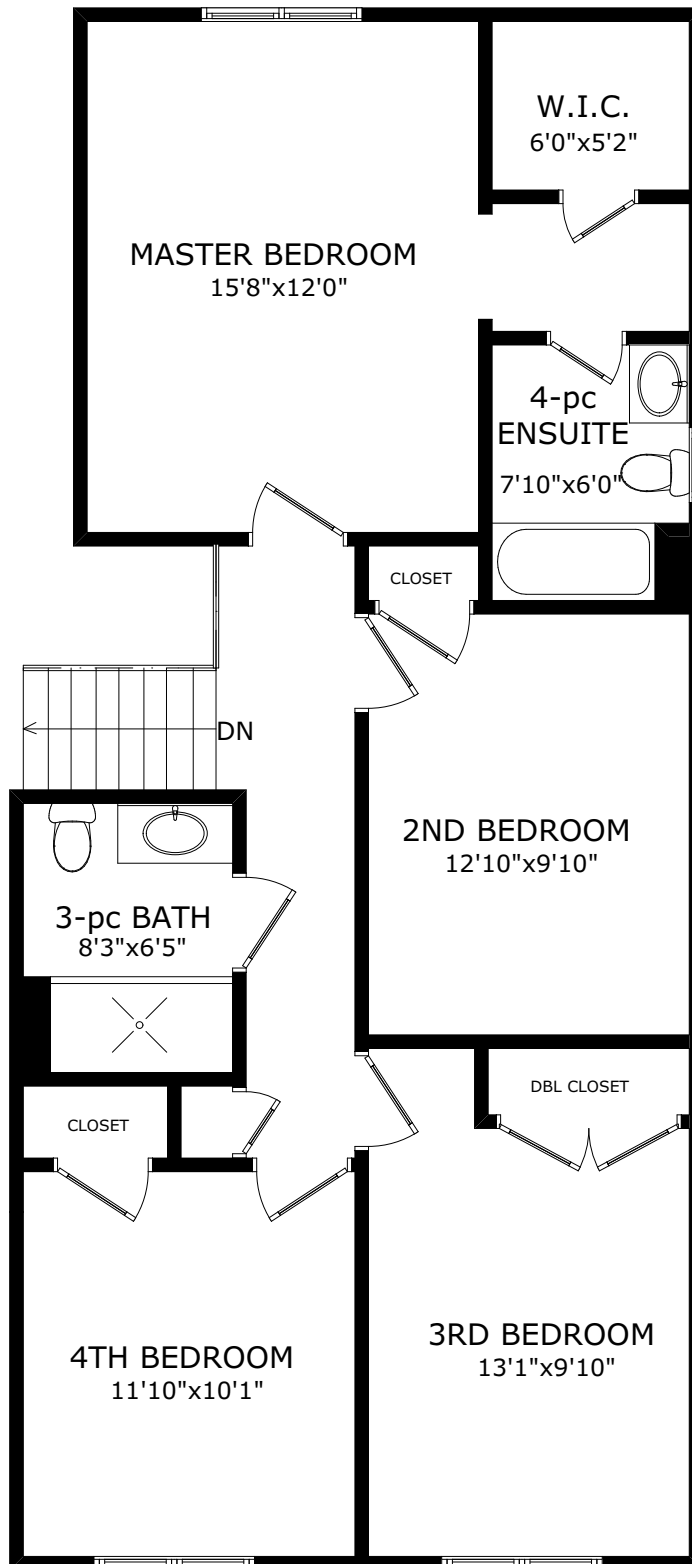

84 DENLOW BLVD

SIZE AND LAYOUT ARE APPROXIMATE,
BUYER TO VERIFY SIZES.
WWW.HOUSSMAX.CA

84 DENLOW BLVD

SIZE AND LAYOUT ARE APPROXIMATE,
BUYER TO VERIFY SIZES.
WWW.HOUSSMAX.CA

UPPER LEVEL
970 sq ft

84 DENLOW BLVD

SIZE AND LAYOUT ARE APPROXIMATE,
BUYER TO VERIFY SIZES.
WWW.HOUSSMAX.CA

BASEMENT
1546 sq ft