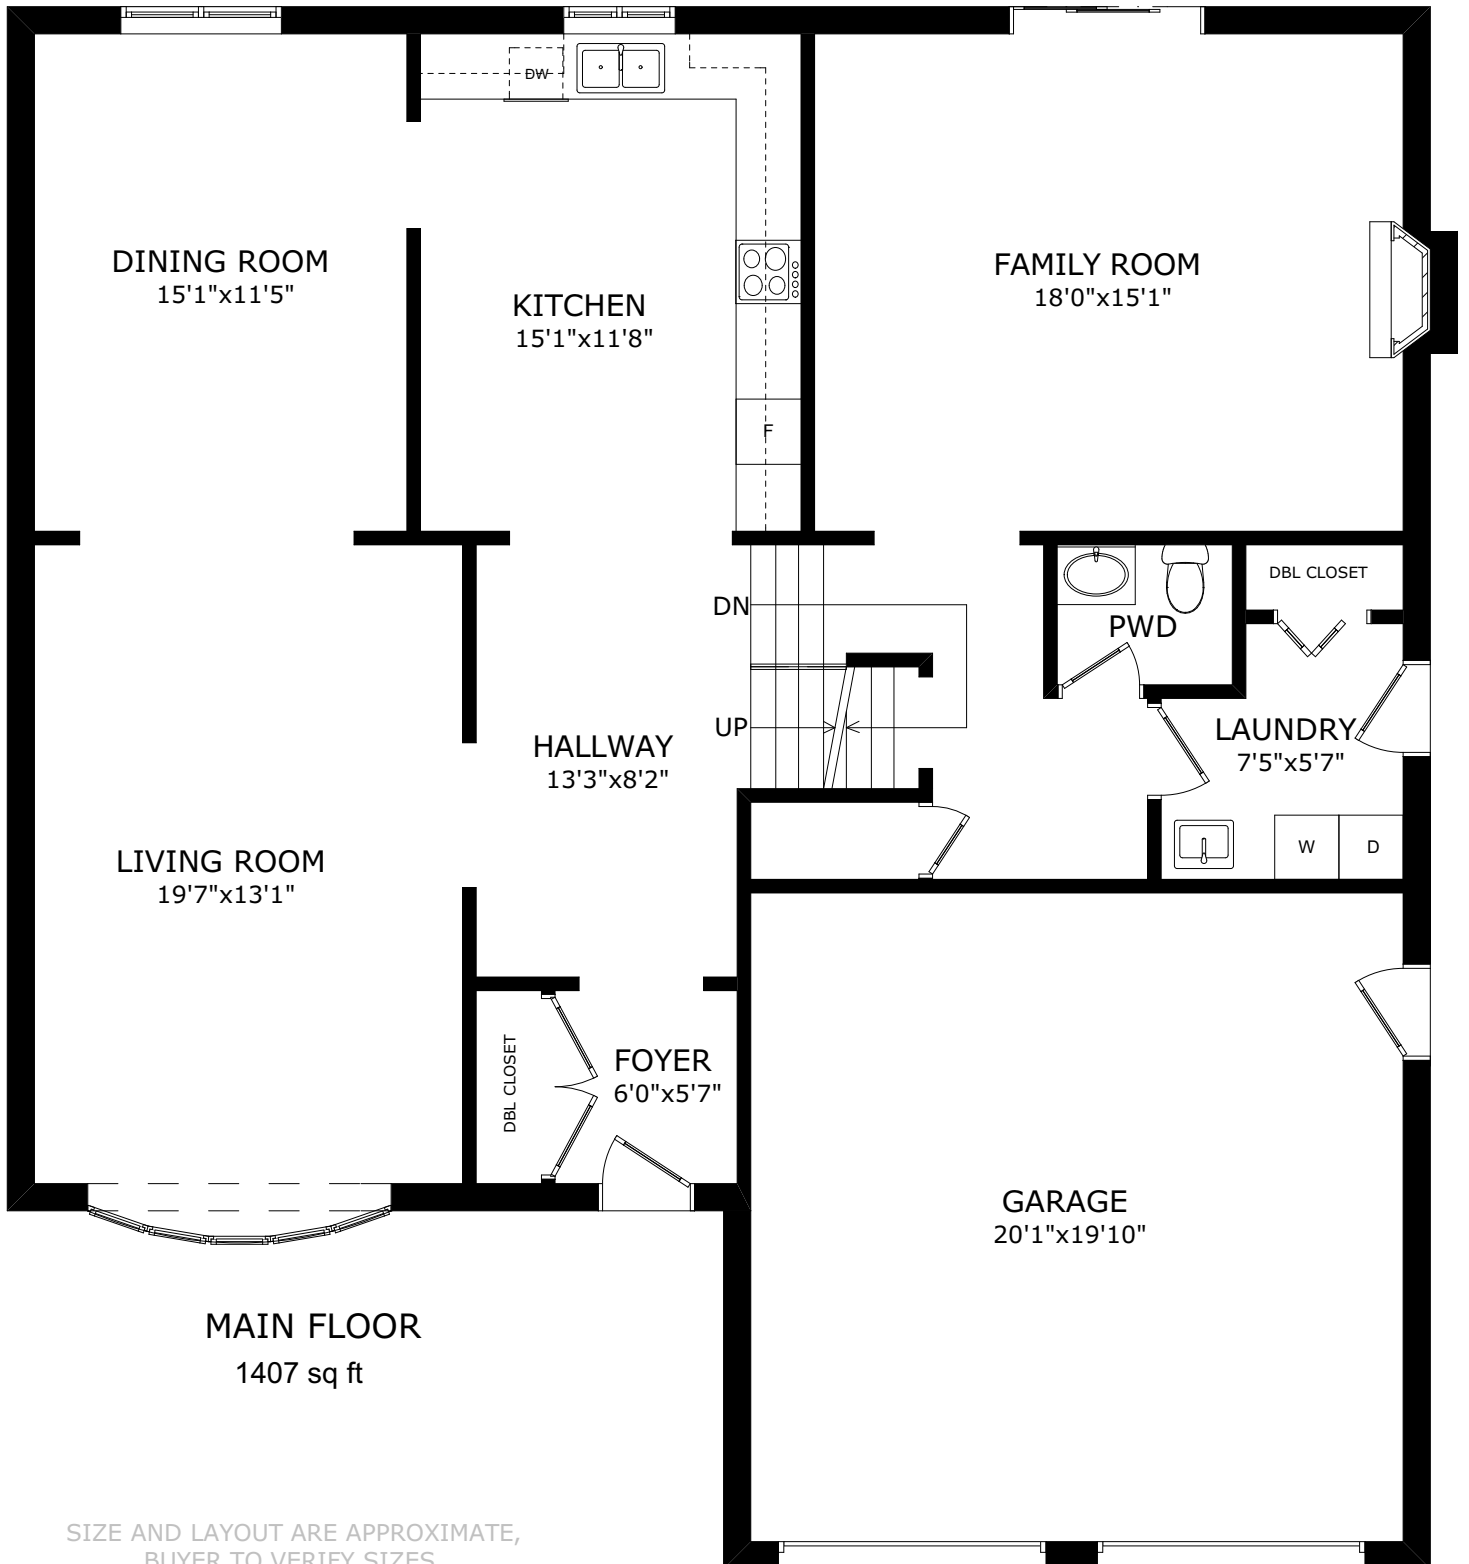

84 DENLOW BLVD

SIZE AND LAYOUT ARE APPROXIMATE,
BUYER TO VERIFY SIZES.
WWW.HOUSSMAX.CA

84 DENLOW BLVD

SIZE AND LAYOUT ARE APPROXIMATE,
BUYER TO VERIFY SIZES.
WWW.HOUSSMAX.CA

UPPER LEVEL
970 sq ft

84 DENLOW BLVD

SIZE AND LAYOUT ARE APPROXIMATE,
BUYER TO VERIFY SIZES.
WWW.HOUSSMAX.CA

BASEMENT
1546 sq ft