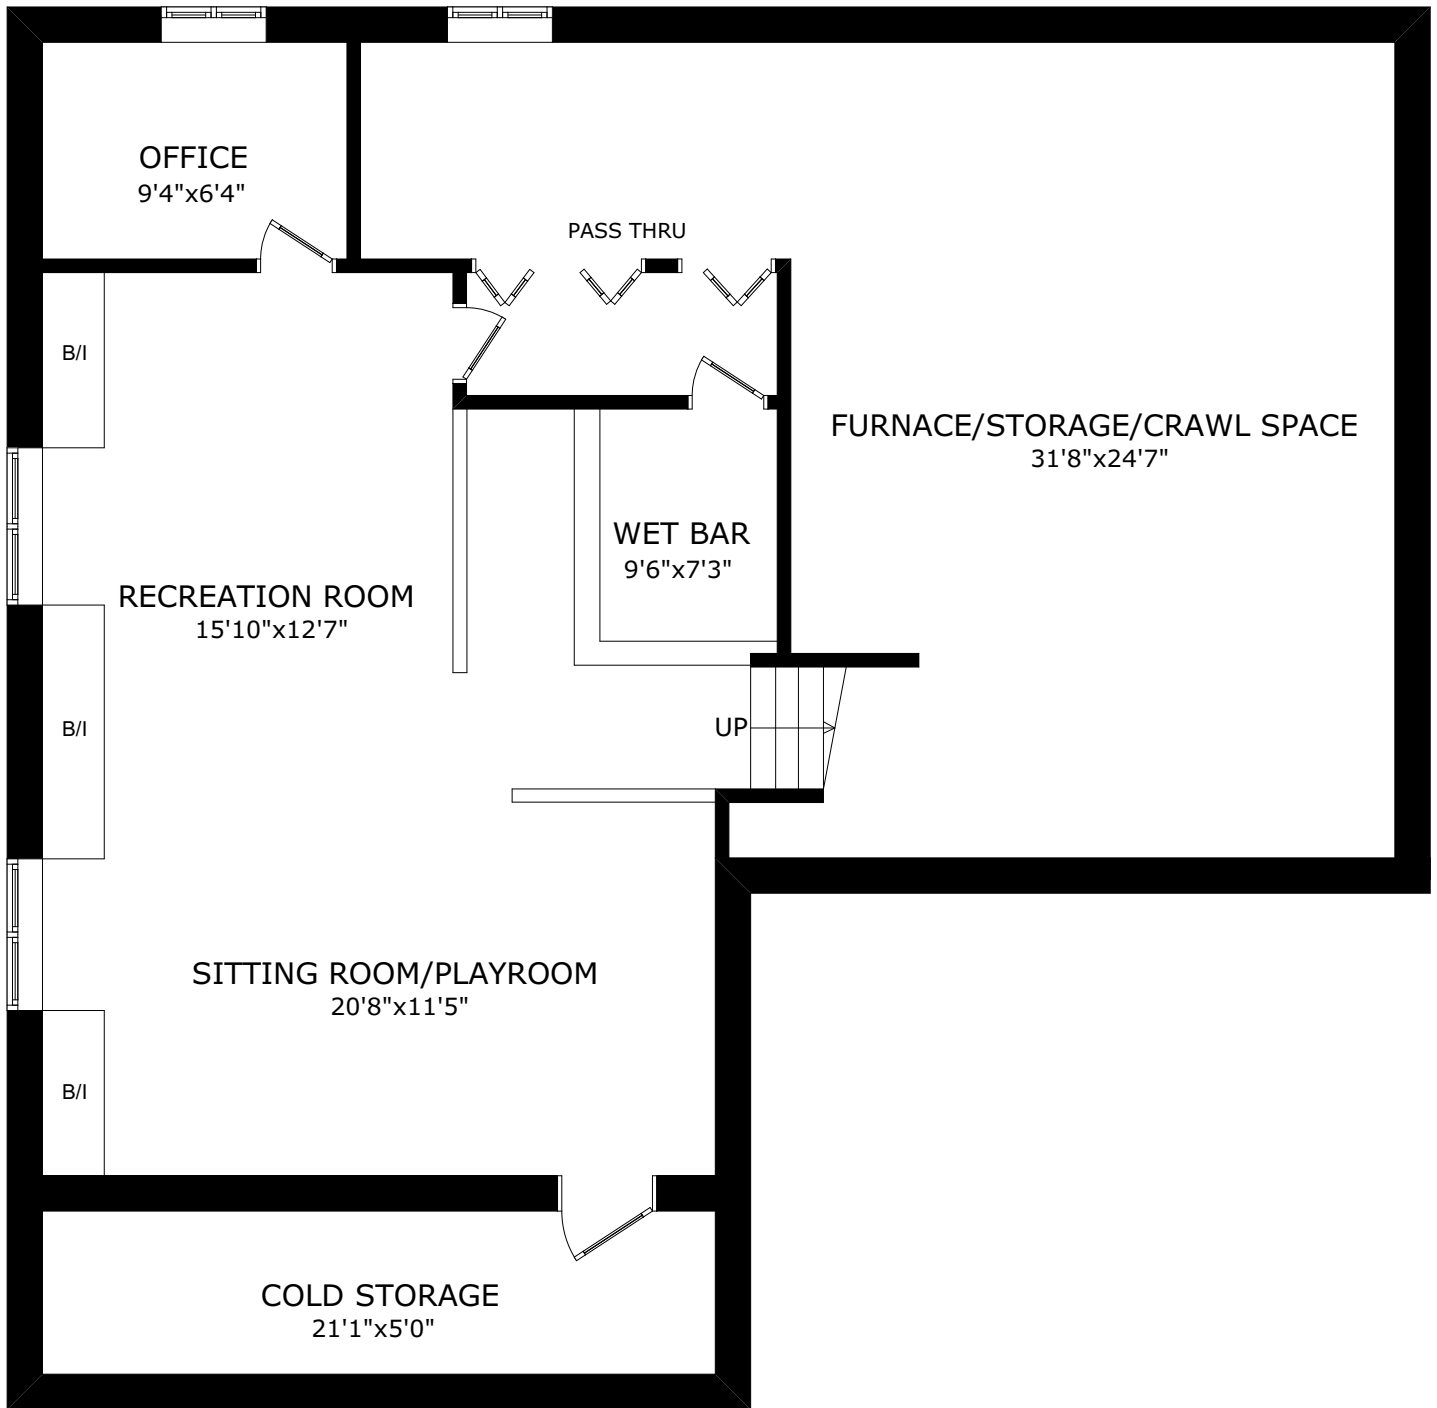

84 DENLOW BLVD

SIZE AND LAYOUT ARE APPROXIMATE,
BUYER TO VERIFY SIZES.
WWW.HOUSSMAX.CA

84 DENLOW BLVD

SIZE AND LAYOUT ARE APPROXIMATE,
BUYER TO VERIFY SIZES.
WWW.HOUSSMAX.CA

UPPER LEVEL
970 sq ft

84 DENLOW BLVD

SIZE AND LAYOUT ARE APPROXIMATE,
BUYER TO VERIFY SIZES.
WWW.HOUSSMAX.CA

BASEMENT
1546 sq ft