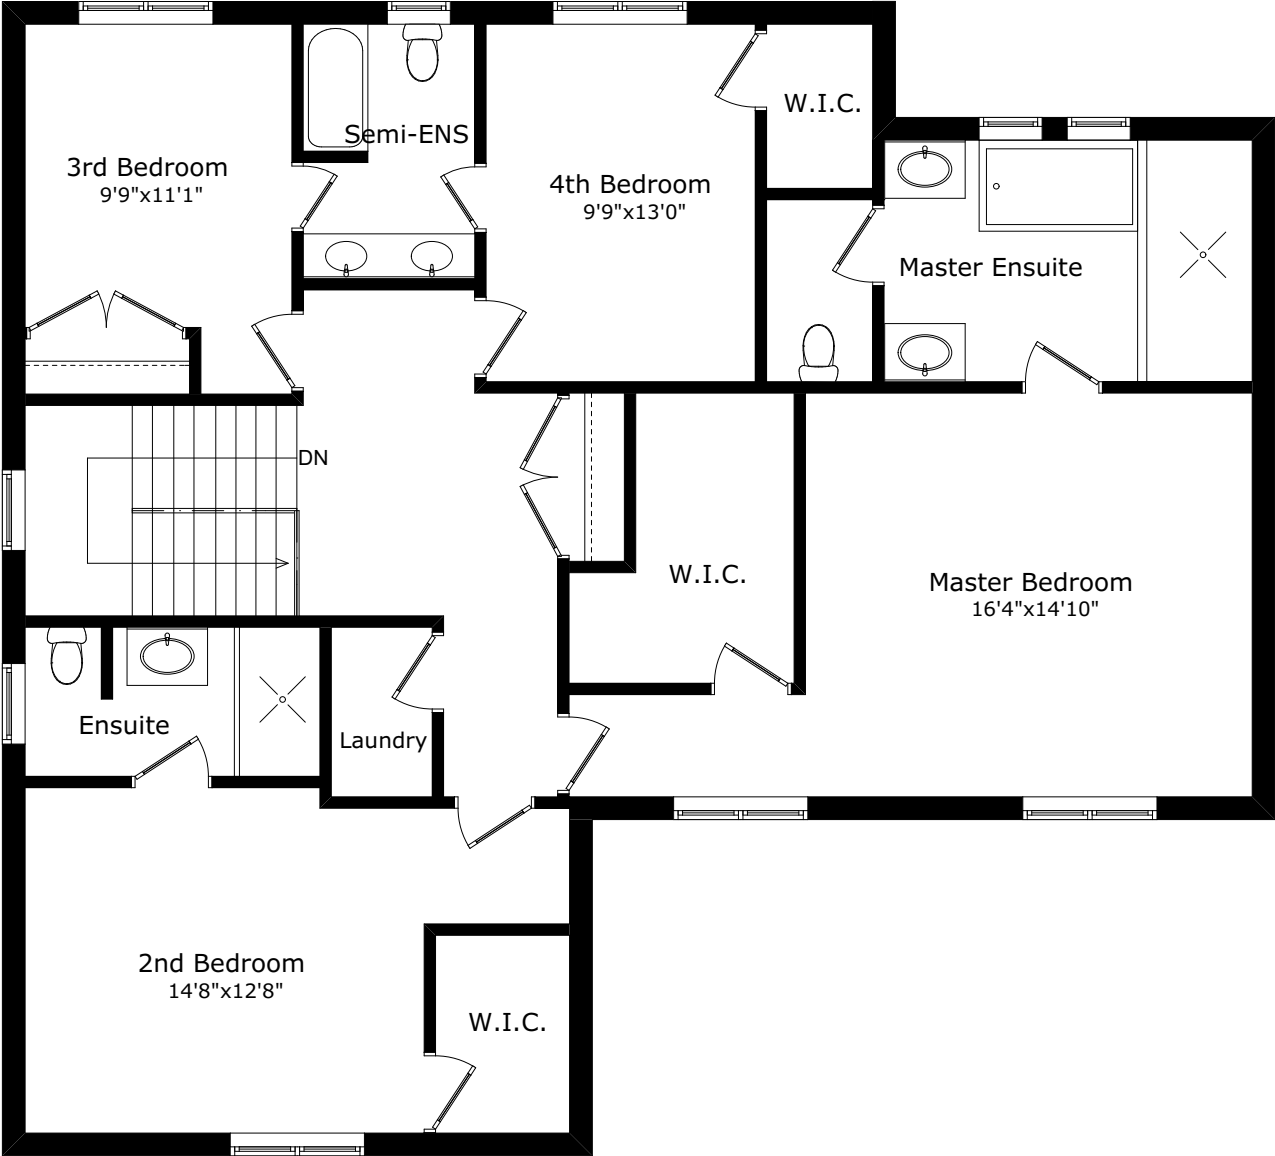

133 YEOMANS ROAD

MAIN FLOOR

NOTE:
THIS FLOOR PLAN IS PROVIDED FOR
ILLUSTRATIVE PURPOSES ONLY
BUYER TO VERIFY MEASUREMENTS
WWW.HOUSSMAX.CA

1648.7 Sq.ft.

133 YEOMANS ROAD

SECOND FLOOR

NOTE:
THIS FLOOR PLAN IS PROVIDED FOR
ILLUSTRATIVE PURPOSES ONLY
BUYER TO VERIFY MEASUREMENTS
WWW.HOUSSMAX.CA

1608.0 Sq.ft.

133 YEOMANS ROAD

LOWER FLOOR

NOTE:
THIS FLOOR PLAN IS PROVIDED FOR
ILLUSTRATIVE PURPOSES ONLY
BUYER TO VERIFY MEASUREMENTS
WWW.HOUSSMAX.CA

1333.5 Sq.ft.